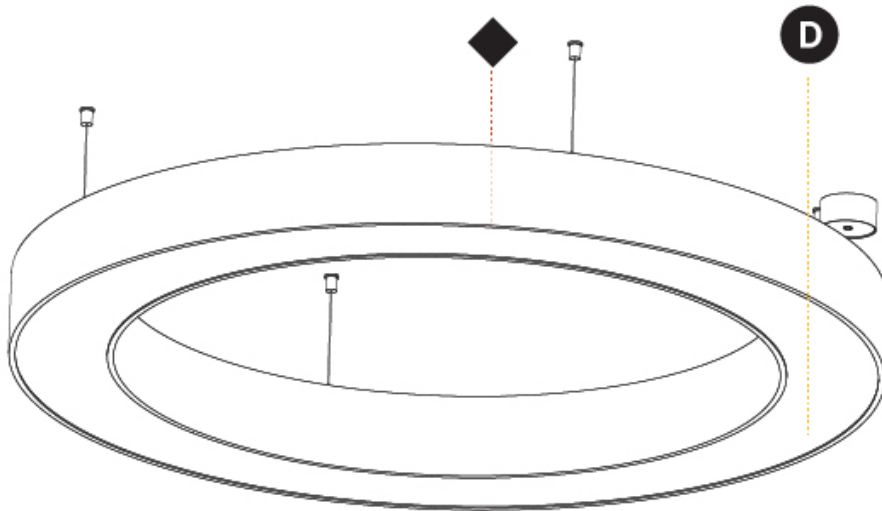

A30231-

PROJECT _____

TYPE _____

SPECIFIER _____

QUANTITY _____

DATE _____

A

GLORIOUS COLOR FINISH CHART